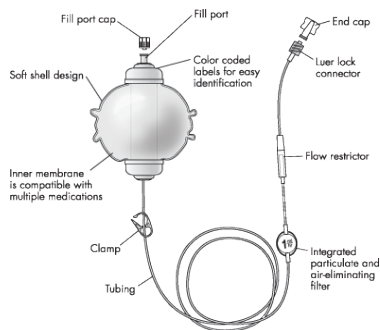

ZEBRA ECONO-CHEMO ACCESSORY PACK WITH HOMEPUMP

We have developed 5 packs especially for ICON patients to minimise cost and optimise their treatment.

Zebra Econo-Chemo Accessory Pack with HOMEPUMP

- 1 x PORTRAY 1
- 1 x G20 x 20mm POLYPERF port needle
- 1 x transparent dressing
- 1 x HOMEPUMP (see sizes below)
- 1 x luerlock syringe
- 1 x pouch

Product code	NAPPI CODE	SIZE	FLOW RATE
Econopack270(10)	203182*001	270ml	10ml/hour
Econopack270	193934*001	270ml	5ml/hour
Econopack125	201583*001	125ml	5ml/hour
EconoPack100	193935*001	100ml	2ml/hour
EconoPack60	201584*001	60ml	2ml/hour